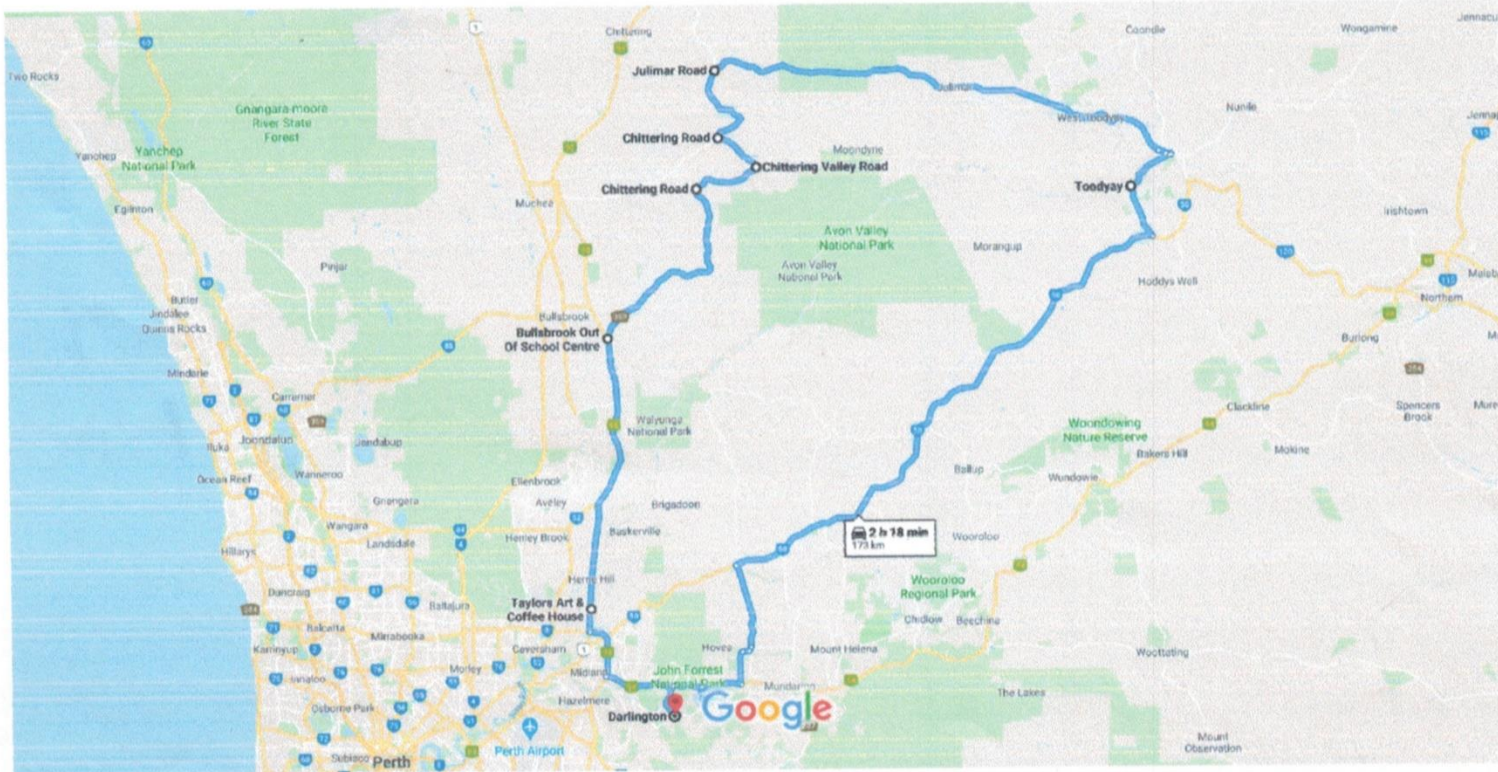

6/3/2020

-31.9095254, 116.1010930 to Darlington WA - Google Maps

Google Maps

-31.9095254, 116.1010930 to Darlington WA

Drive 173 km, 2 h 18 min

Map data ©2020 Google 5 km

via Great Eastern Hwy and  
National Highway 95

2 h 18 min

173 km

2 h 18 min without traffic